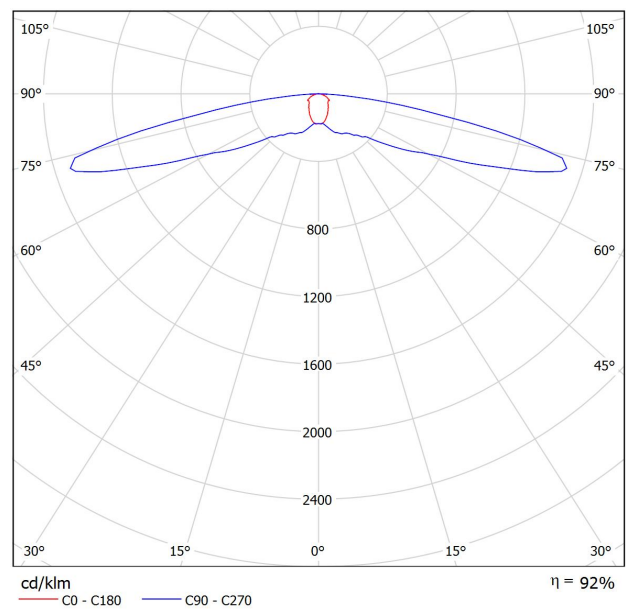

Ljuskurvor

UniLED

ProLED / ProLED E

MaxLED 26

MaxLED 47

MaxLED 65

Ljuskurvor

OmniLED / Spot

OvaLED / Spot

AeriLED AP

Beolux - Bred

Beolux - Smal

AgoraLED