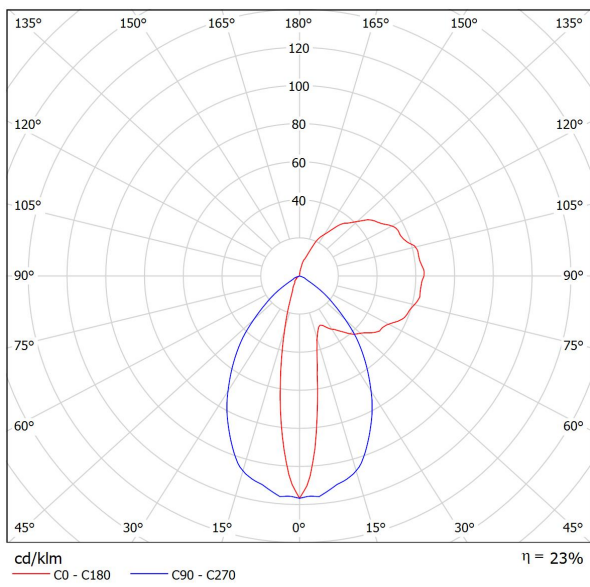

Ljuskurvor

UniLED

ProLED / ProLED E

MaxLED 26

MaxLED 47

MaxLED 65

Ljuskurvor

OmniLED / Spot

OvaLED / Spot

AeriLED AP

Beolux - Bred

Beolux - Smal

AgoraLED