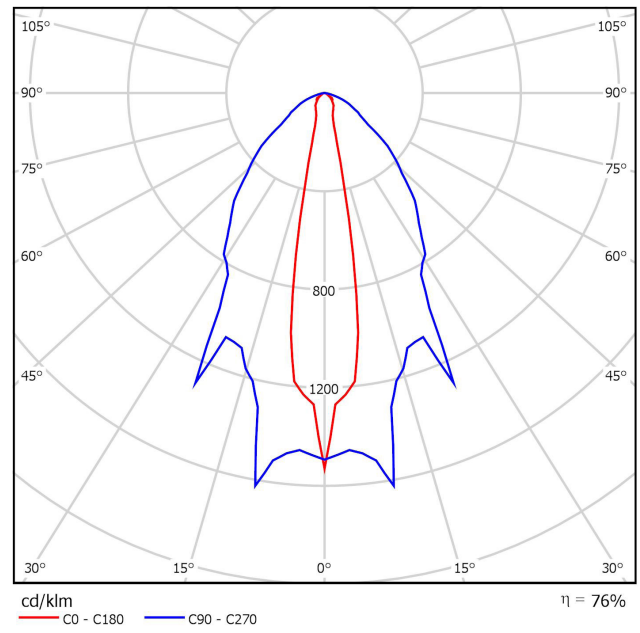

OvaLED / Spot

AeriLED AP

Beolux - Bred

Beolux - Smal

AgoraLED