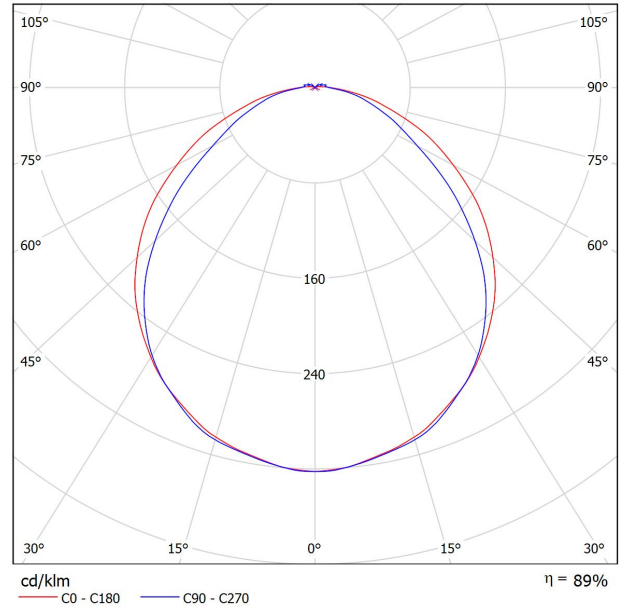

Ljuskurvor

UniLED

ProLED / ProLED E

MaxLED 26

MaxLED 47

MaxLED 65

Ljuskurvor

OmniLED / Spot

OvaLED / Spot

AeriLED AP

Beolux - Bred

Beolux - Smal

AgoraLED