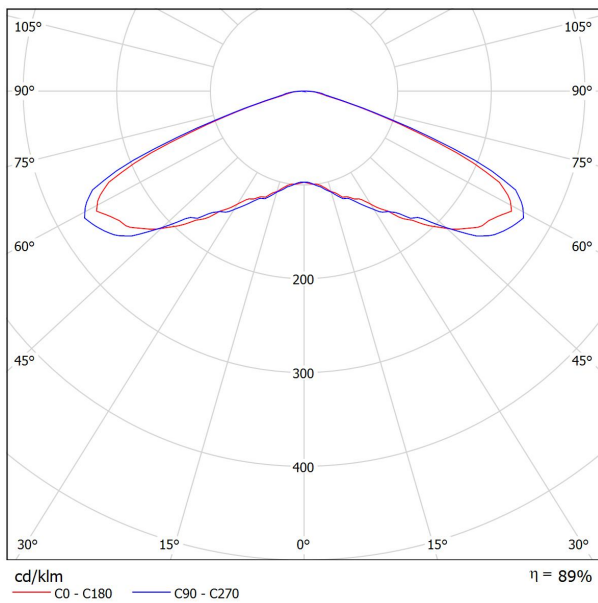

Ljuskurvor

UniLED

ProLED / ProLED E

MaxLED 26

MaxLED 47

MaxLED 65

Ljuskurvor

OmniLED / Spot

OvaLED / Spot

AeriLED AP

Beolux - Bred

Beolux - Smal

AgoraLED