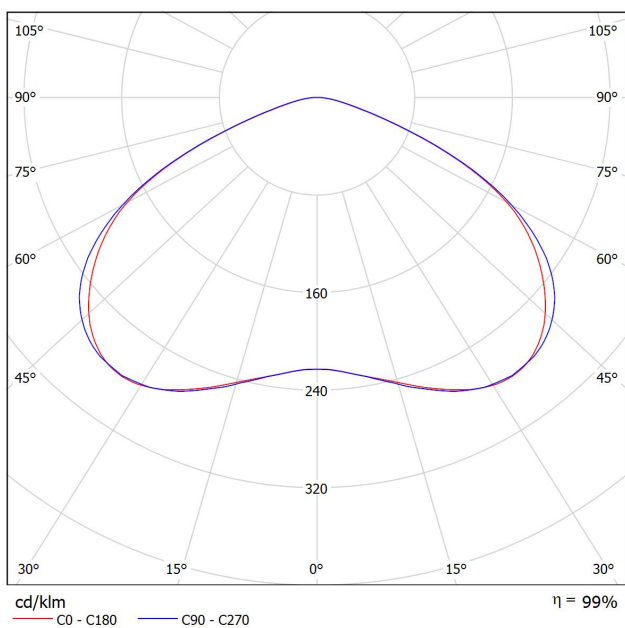

Ljuskurvor

UniLED

ProLED / ProLED E

MaxLED 26

MaxLED 47

MaxLED 65

Ljuskurvor

OmniLED / Spot

OvaLED / Spot

AeriLED AP

Beolux - Bred

Beolux - Smal

AgoraLED