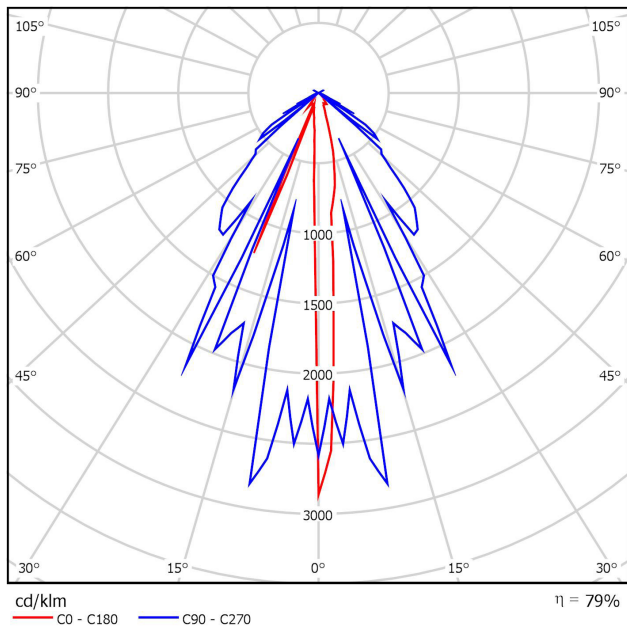

Beolux - Bred