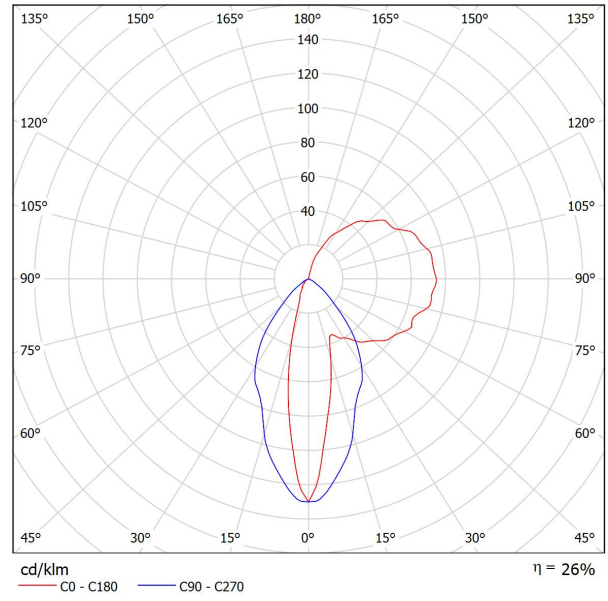

Ljuskurvor

UniLED

ProLED / ProLED E

MaxLED 26

MaxLED 47

MaxLED 65

Ljuskurvor

OmniLED / Spot

OvaLED / Spot

AeriLED AP

Beolux - Bred

Beolux - Smal

AgoraLED