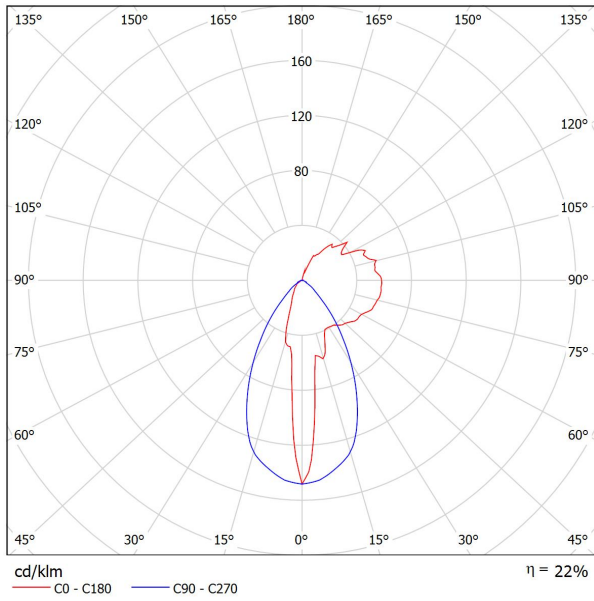

Ljuskurvor

UniLED

ProLED / ProLED E

MaxLED 26

MaxLED 47

MaxLED 65

Ljuskurvor

OmniLED / Spot