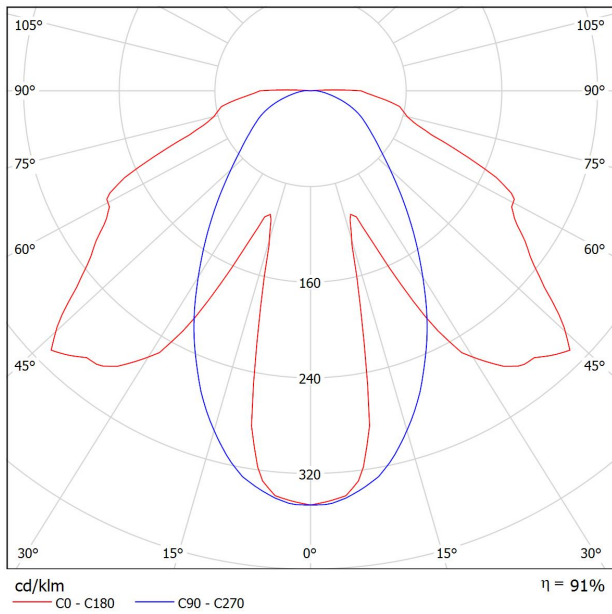

Ljuskurvor

UniLED

ProLED / ProLED E

MaxLED 26

MaxLED 47

MaxLED 65

Ljuskurvor

OmniLED / Spot

OvaLED / Spot

AeriLED AP

Beolux - Bred

Beolux - Smal

AgoraLED